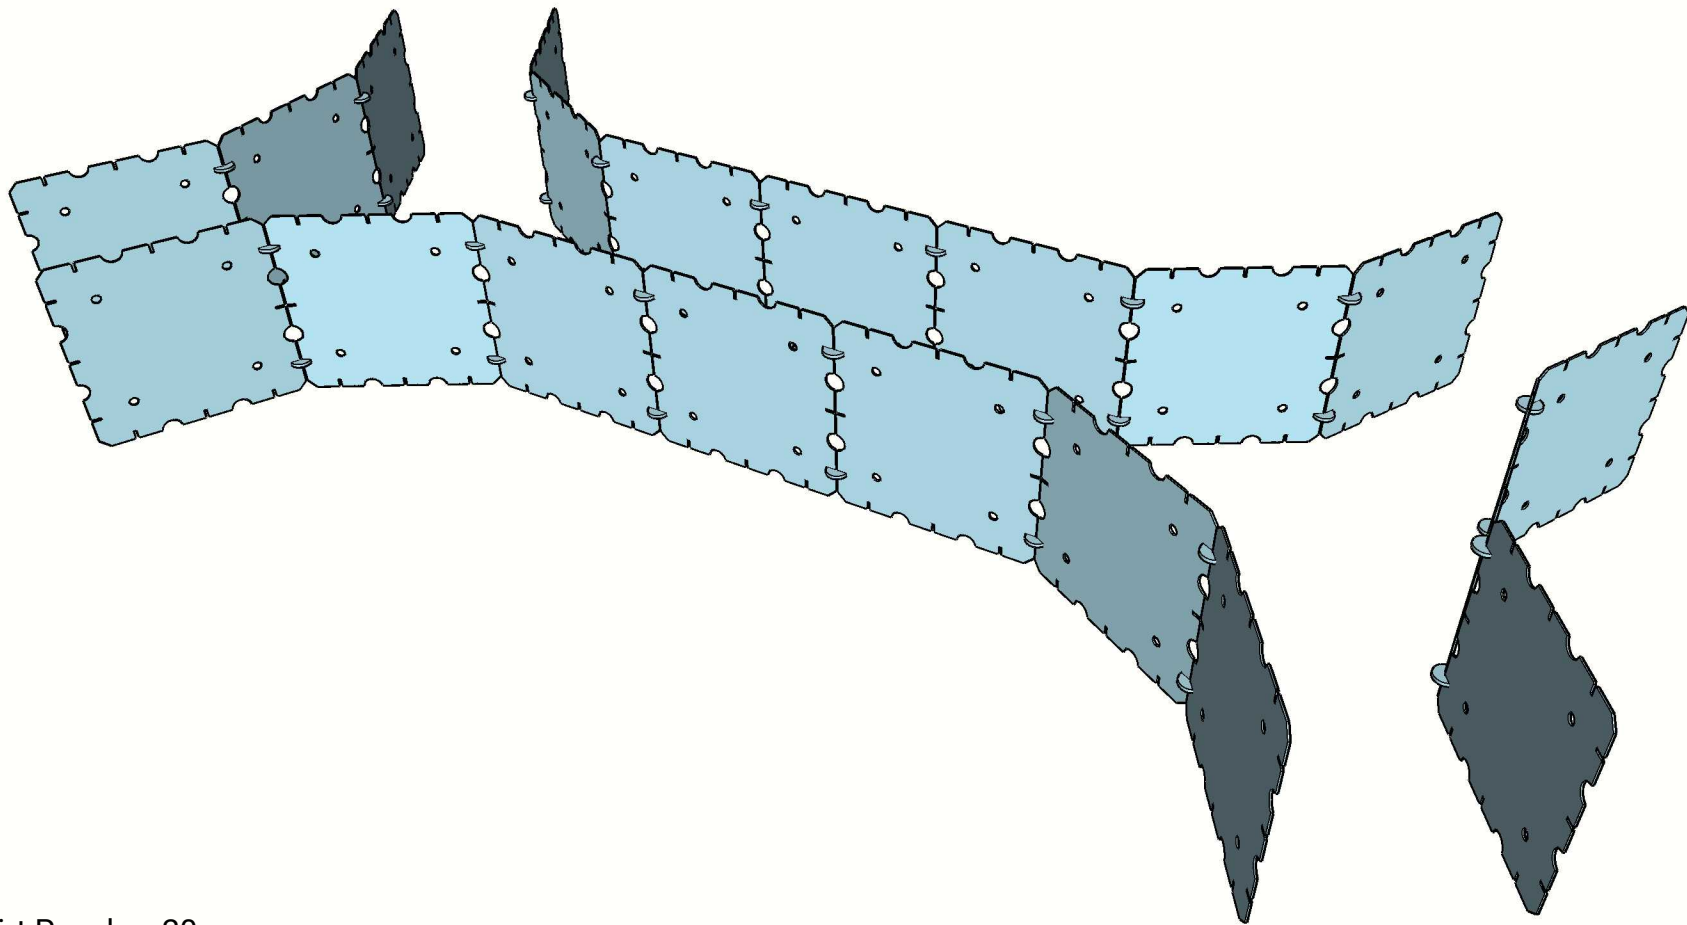

Requires 2 x Minecraft Explorer Kits. Recommended for ages 8+. Takes one to two hours to build.

With one long, winding tunnel that opens up into two huge ravines, this cave surely has room for treasure and much more! Grab your pickaxe, throw on your iron armor, and watch out for any zombies lurking in the darkness.

Dirt Panels x 20  
Connectors x 32

**Add Purple Components**

Gold Braces x 24  
Connectors x 8

**Add Gray Components**

Grass Panels x 7  
Connectors x 52

**Add Orange Components**

Dirt Panels x 12  
Connectors x 12