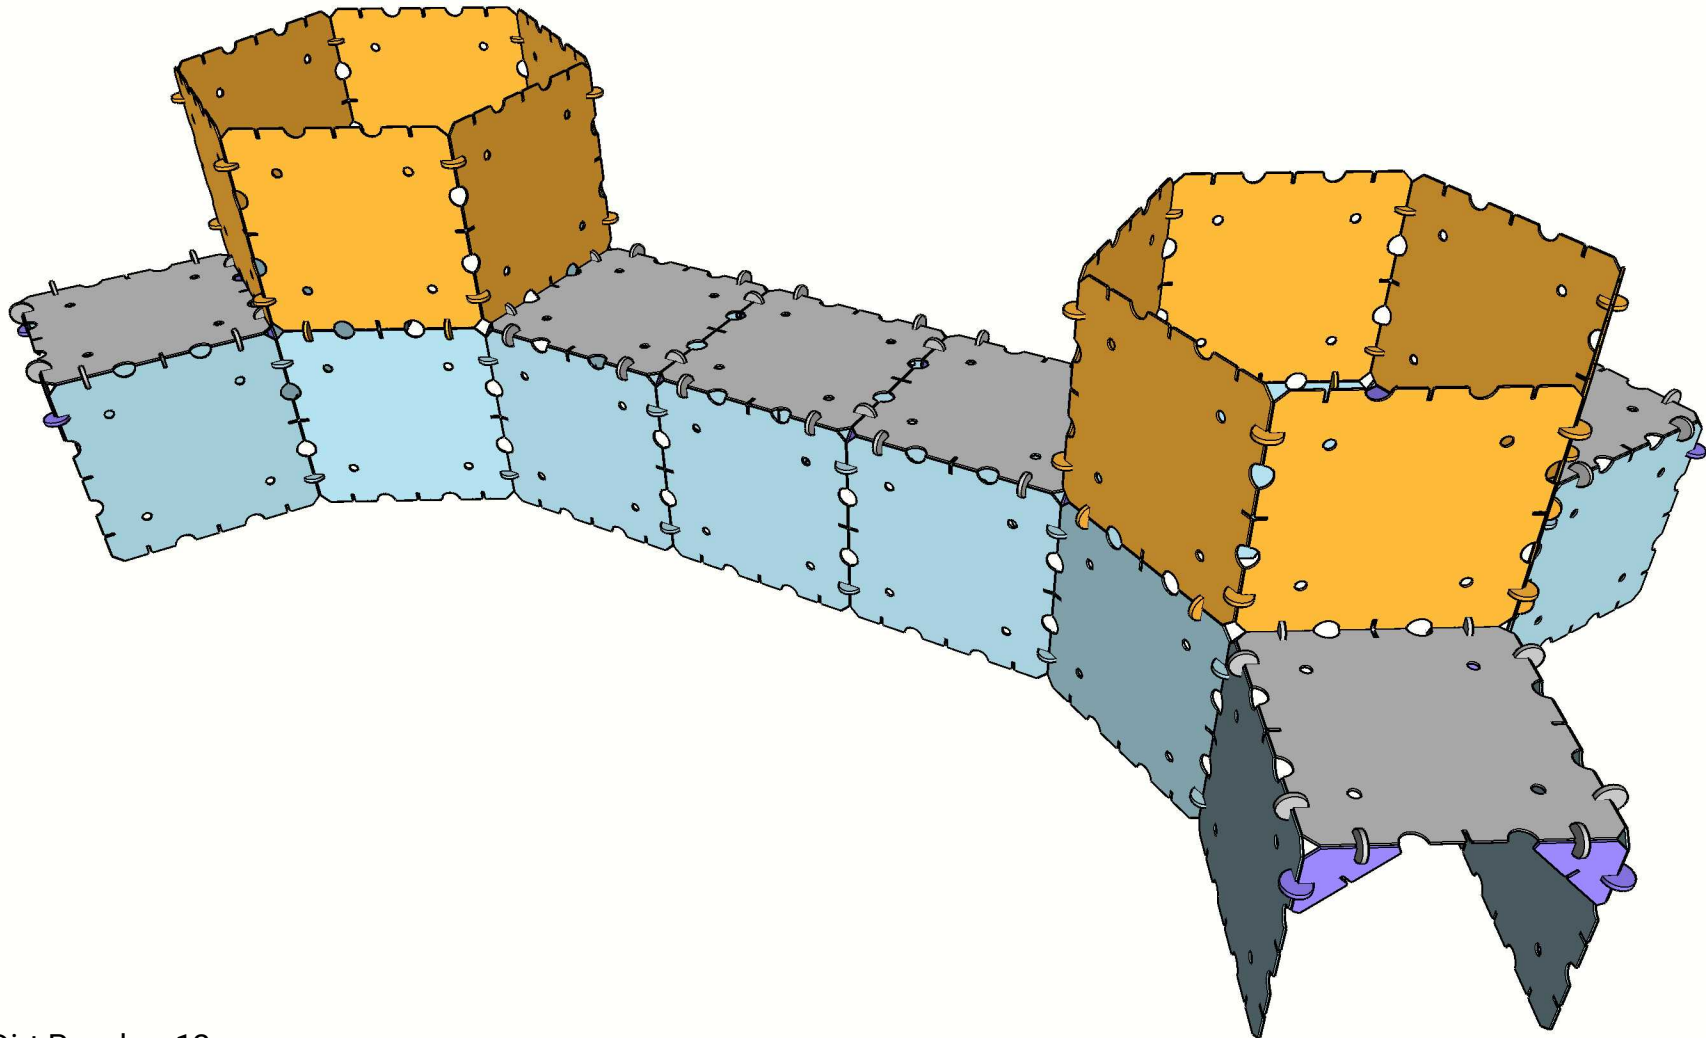

Requires 2 x Minecraft Explorer Kits. Recommended for ages 8+. Takes one to two hours to build.

With one long, winding tunnel that opens up into two huge ravines, this cave surely has room for treasure and much more! Grab your pickaxe, throw on your iron armor, and watch out for any zombies lurking in the darkness.

Dirt Panels x 20  
Connectors x 32

**Add Purple Components**

Gold Braces x 24  
Connectors x 8

**Add Gray Components**

Grass Panels x 7  
Connectors x 52

**Add Orange Components**

Dirt Panels x 12  
Connectors x 12