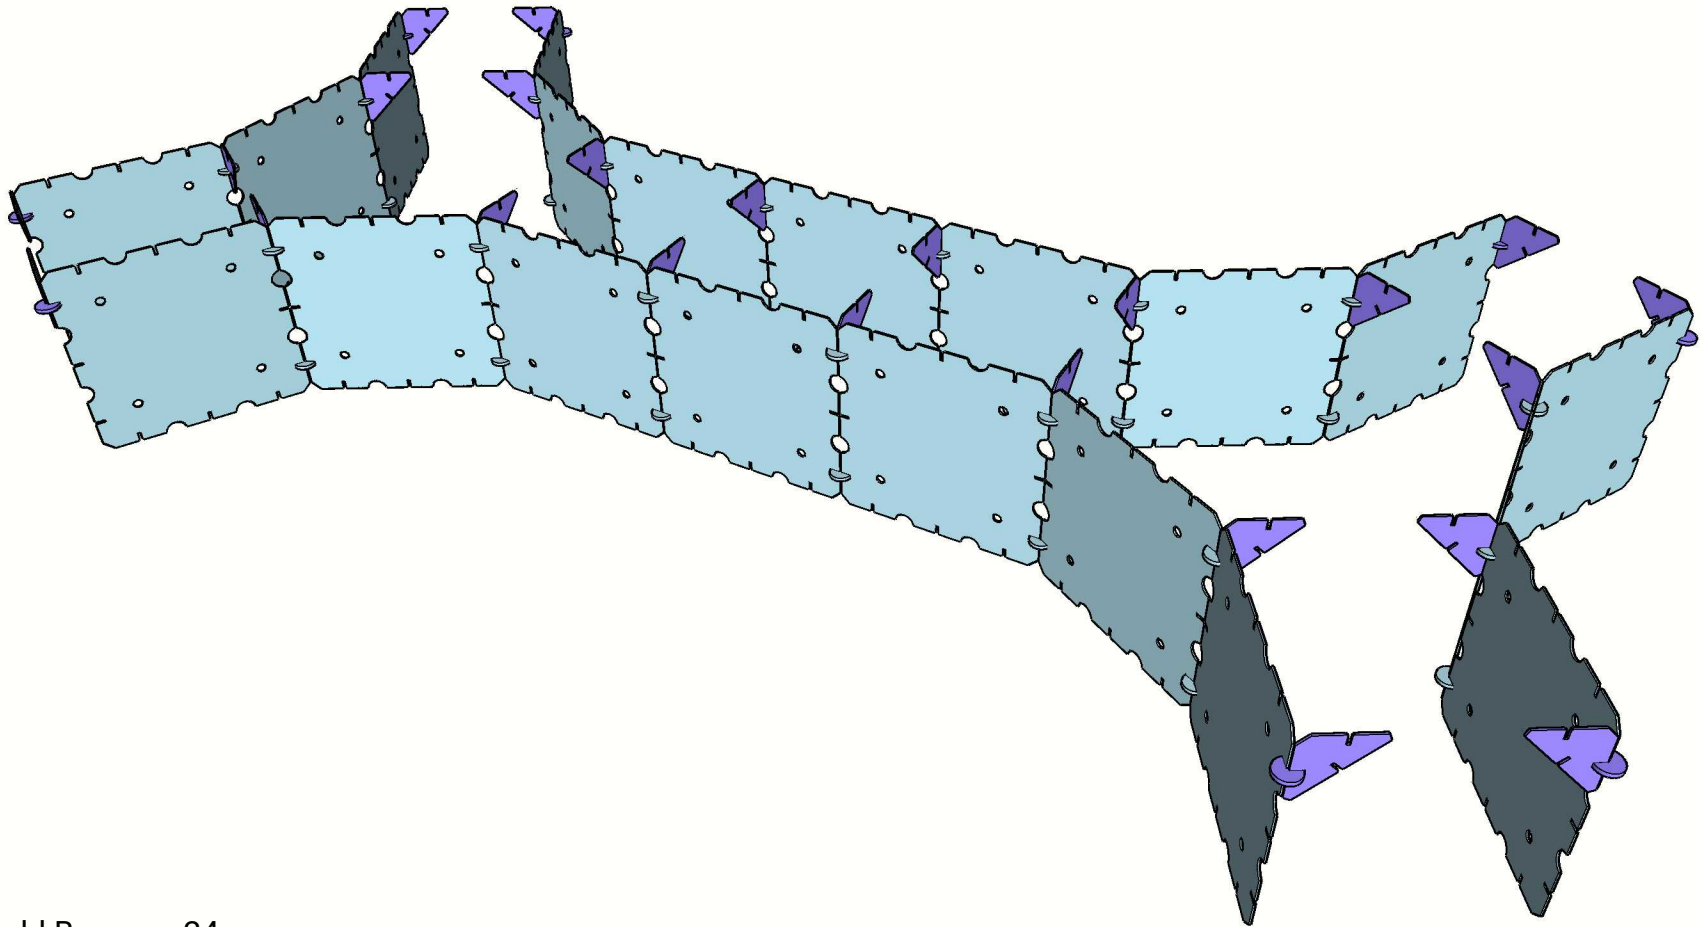

Requires 2 x Minecraft Explorer Kits. Recommended for ages 8+. Takes one to two hours to build.

With one long, winding tunnel that opens up into two huge ravines, this cave surely has room for treasure and much more! Grab your pickaxe, throw on your iron armor, and watch out for any zombies lurking in the darkness.

Dirt Panels x 20  
Connectors x 32

**Add Purple Components**

Gold Braces x 24  
Connectors x 8

**Add Gray Components**

Grass Panels x 7  
Connectors x 52

**Add Orange Components**

Dirt Panels x 12  
Connectors x 12