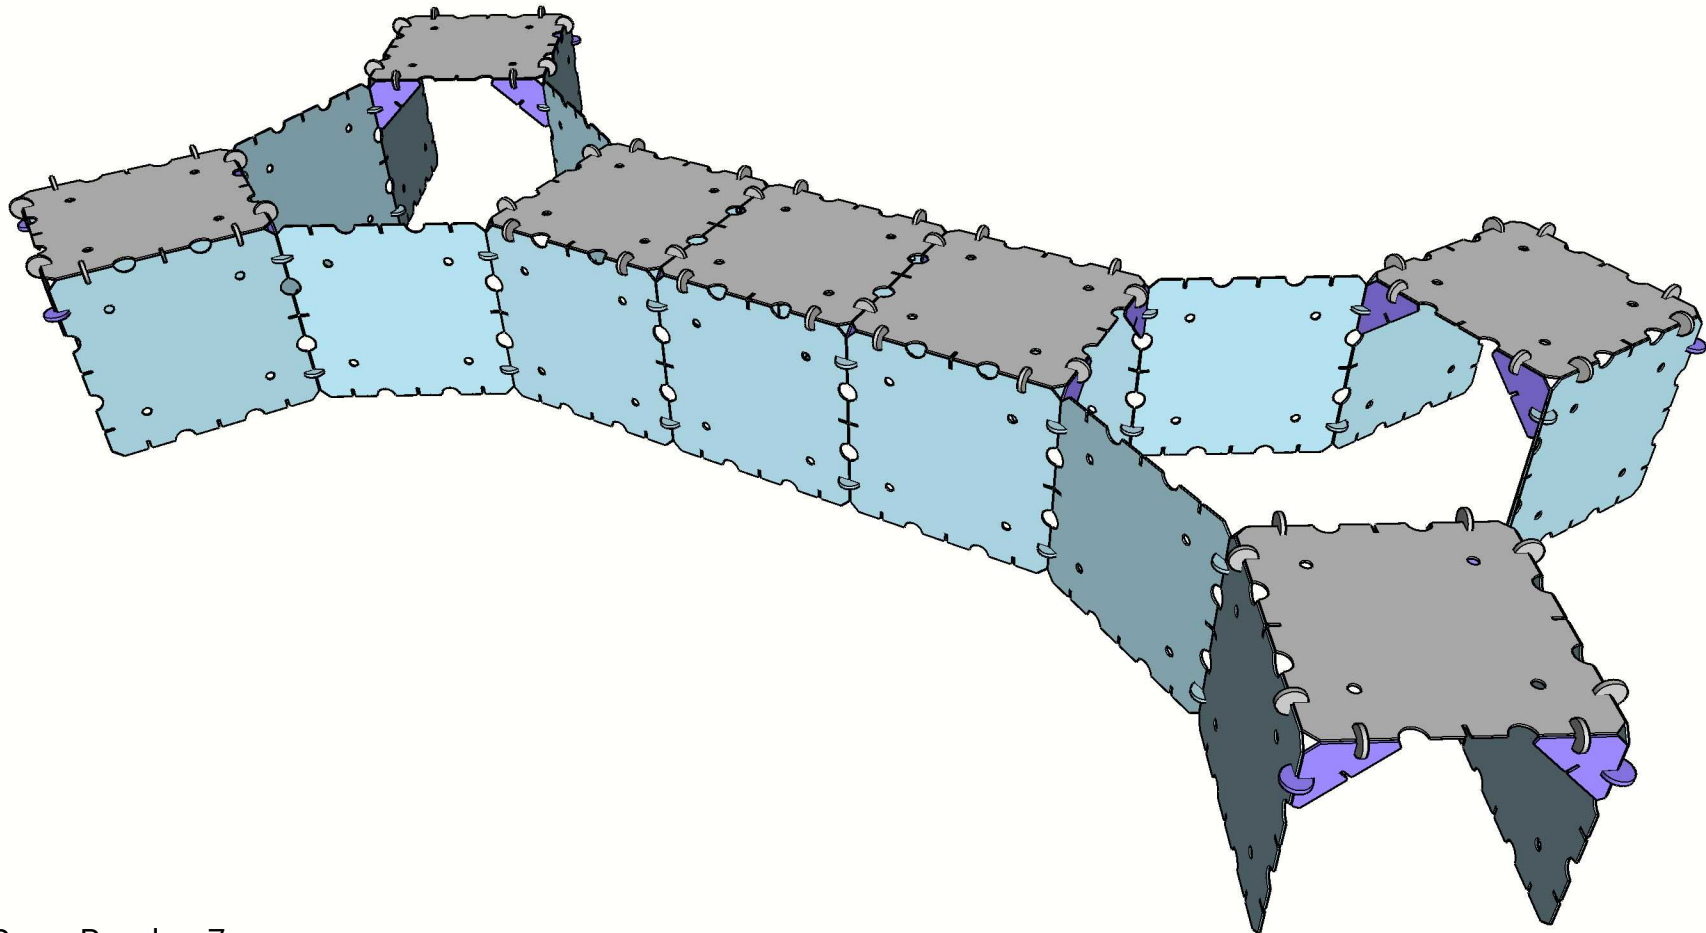

Requires 2 x Minecraft Explorer Kits. Recommended for ages 8+. Takes one to two hours to build.

With one long, winding tunnel that opens up into two huge ravines, this cave surely has room for treasure and much more! Grab your pickaxe, throw on your iron armor, and watch out for any zombies lurking in the darkness.

Dirt Panels x 20  
Connectors x 32

**Add Purple Components**

Gold Braces x 24  
Connectors x 8

**Add Gray Components**

Grass Panels x 7  
Connectors x 52

**Add Orange Components**

Dirt Panels x 12  
Connectors x 12